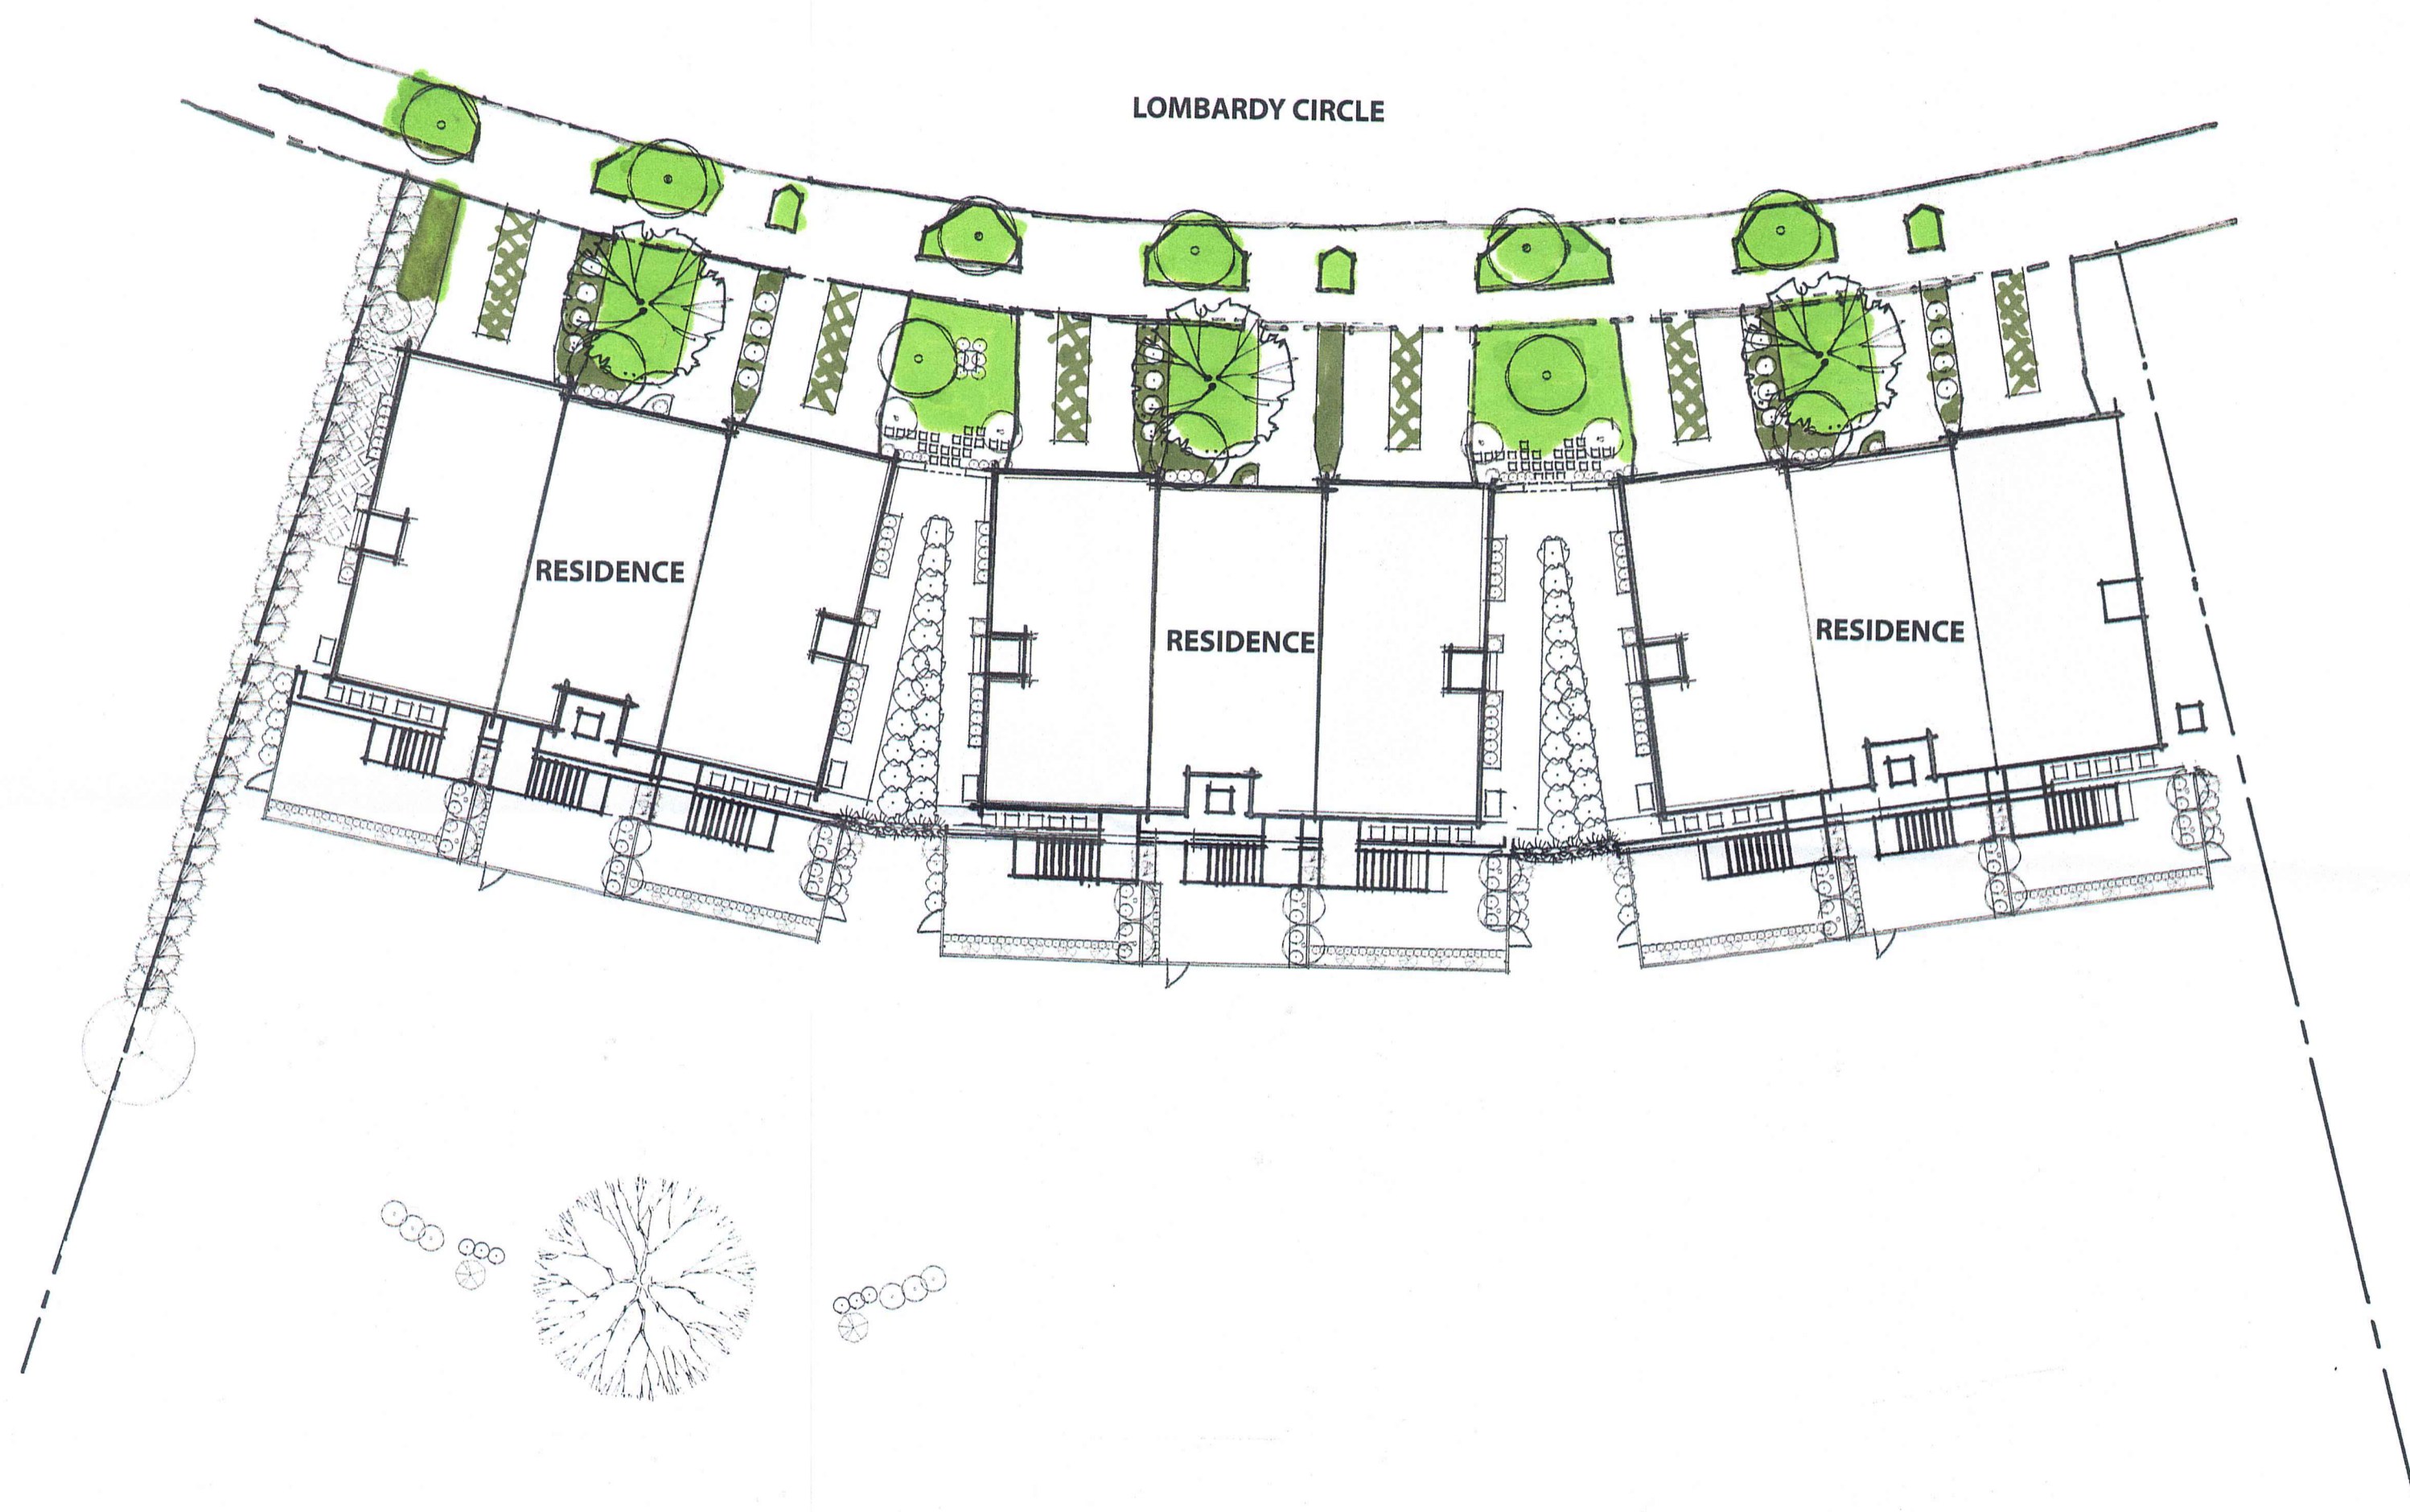

LOMBARDY CIRCLE

RESIDENCE

RESIDENCE

LOMBARDY CIRCLE SITE ENLARGEMENT PLAN

Scale: 1"=10'-0"

LOMBARDY CIRCLE WEST ELEVATION

Scale: 1"=10'-0"

**LOMBARDY CIRCLE
OVERALL SITE PLAN**

Scale: 1"=20'-0"