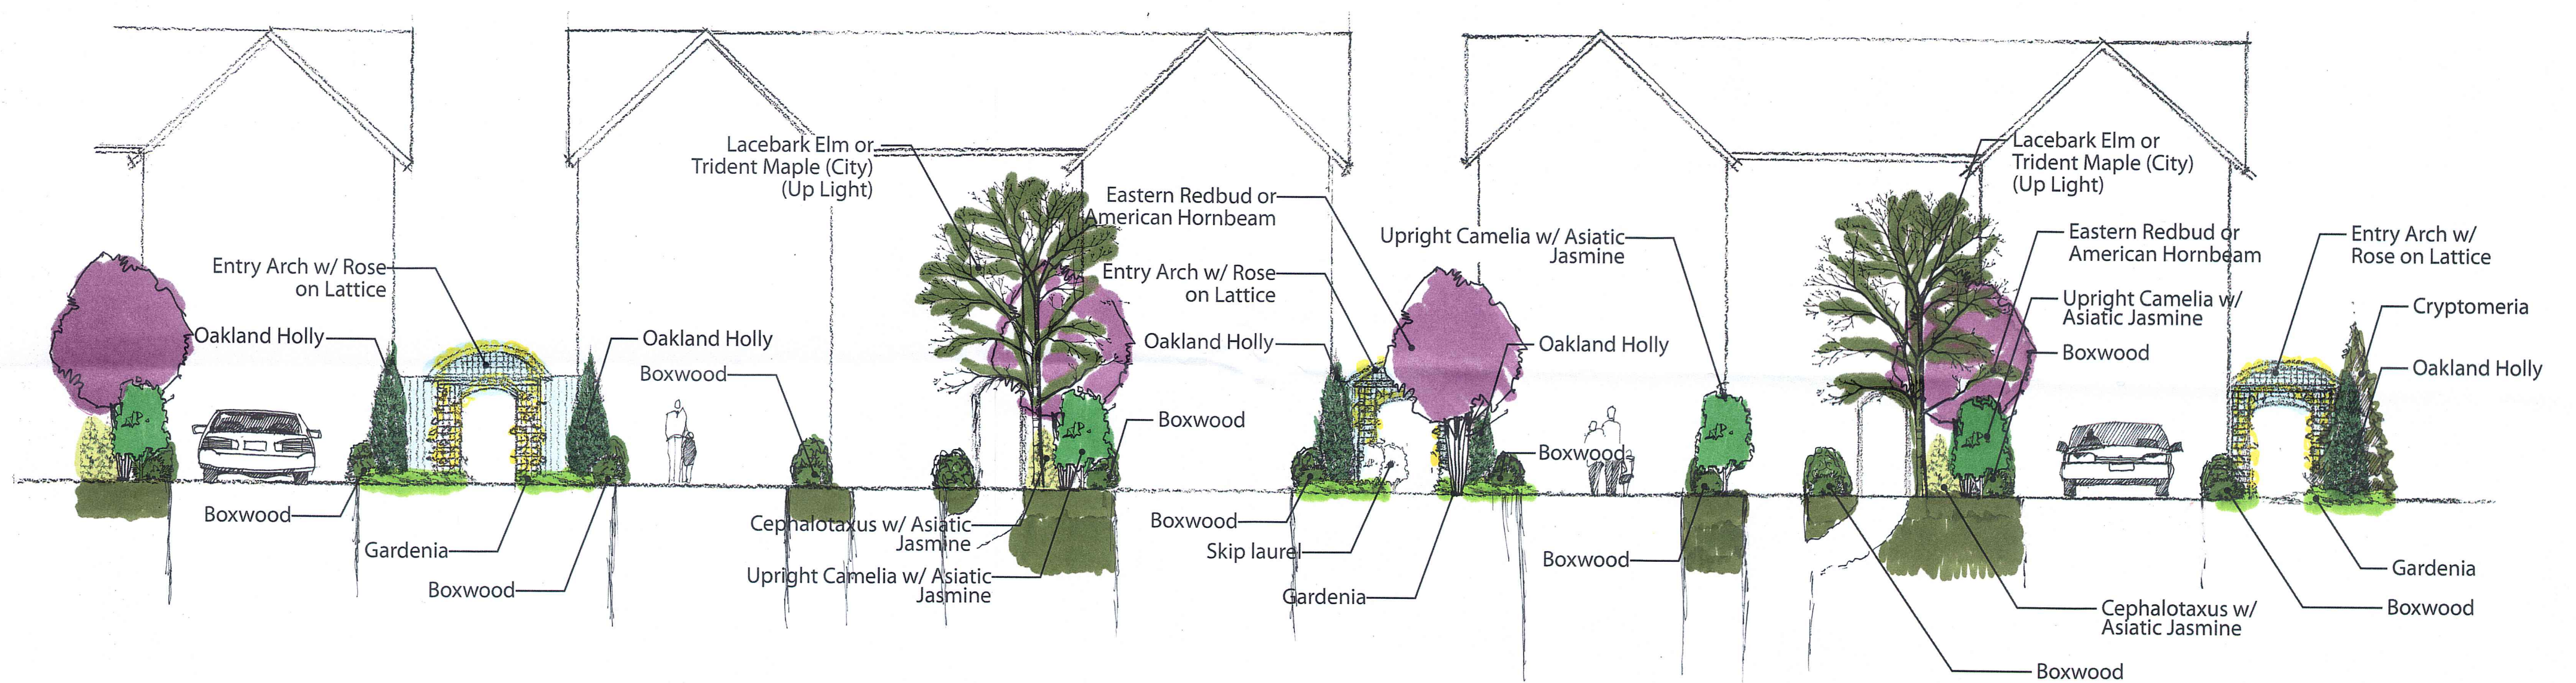

LOMBARDY CIRCLE

RESIDENCE

RESIDENCE

LOMBARDY CIRCLE SITE ENLARGEMENT PLAN

Scale: 1"=10'-0"

LOMBARDY CIRCLE WEST ELEVATION

Scale: 1"=10'-0"

**LOMBARDY CIRCLE
OVERALL SITE PLAN**

Scale: 1"=20'-0"